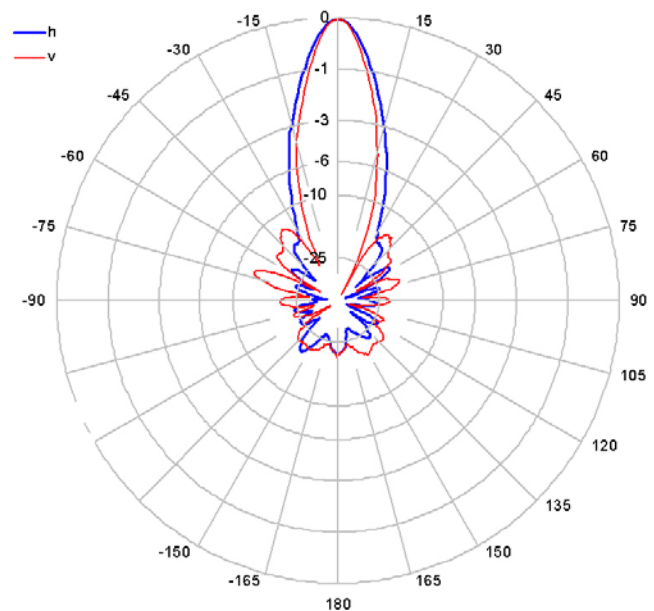

Antenna Patterns at 2.45GHz

Notes:

- All shipments F.O.B. Draper, UT 84020
- All antennas carry a 2 Year Warranty

System Ordering:

PAWVA24-16 16dB Vagi Series 2.4GHz Antenna with N Male Connector

PAWVA24-16F 16dB Vagi Series 2.4GHz Antenna with N Female Connector

For further information contact:

Pacific Wireless

693 E Draper Heights Way Suite 210
Draper, UT 84020
TEL (801) 572-3024
FAX (801) 572-3025
www.pacwireless.com