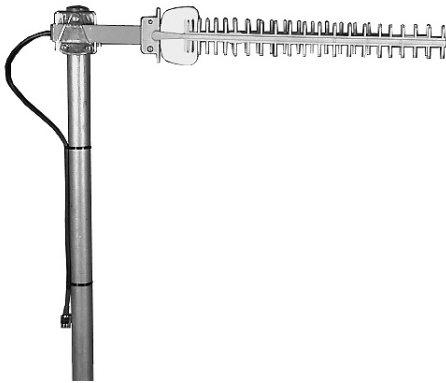

*16dBi Directional Vagi Antenna – Horizontal

Applications

- 2.4 GHz ISM Band Applications
- WISP CPE Equipment
- Point to Multi-point Systems
- Wireless Broadband Systems
- Wireless Internet Access
- Building to building high speed links

Description

The Vagi Series antenna system offered by Pacific Wireless is constructed of Die Cast Aluminum Alloy with anti-corrosion alodine finish. They come standard with a choice of an N Female or N Male connector and an adjustable 45 Deg Tilt galvanized steel bracket which accommodates a 1" to 1.5" pole diameter. The Vagi Series antenna can be used in a wide variety of wireless systems where low cost, good performance and low wind loading are important factors. Various frequency options are available between 1700 and 2700 MHz (*Contact Pacific Wireless*).

*Note: Pacific Wireless does not supply the mounting pole

2400 - 2485 MHz	PAWVA24-16
Gain	16dB
3db Beam Angle (E-Plane) Vertical Polarity	25 deg
3dB Beam Angle (H-Plane) Horizontal Polarity	30 deg
Front to Back	> 19dB
Rated Wind Velocity	125mph (56m/sec)
Weight	1.5 Lbs (0.56 Kg)
Dimension L x W x H	22" x 3" x 4" (559 x 76 x 102mm)