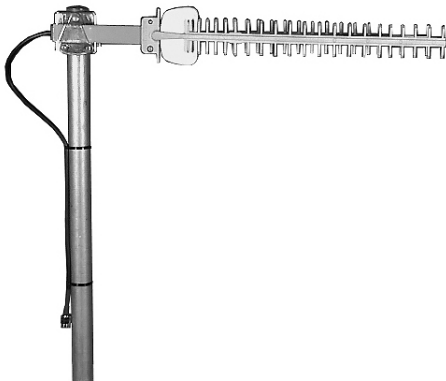

2400 - 2485 MHz	PAWVA24-16
Gain	16dB
3db Beam Angle (E-Plane) Vertical Polarity	25 deg
3dB Beam Angle (H-Plane) Horizontal Polarity	30 deg
Front to Back	> 19dB
Rated Wind Velocity	125mph (56m/sec)
Weight	1.5 Lbs (0.56 Kg)
Dimension L x W x H	22" x 3" x 4" (559 x 76 x 102mm)

16dBi VAGI Shown in Vertical Polarization