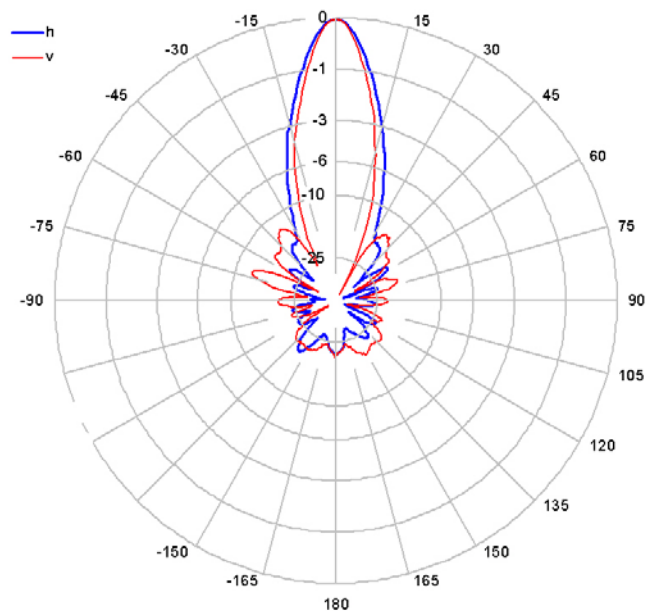

Antenna Patterns at 2.45GHz

Notes:

- All shipments F.O.B. Draper, UT 84020
- All antennas carry a 2 Year Warranty

System Ordering:

PAWVA24-16 16dB Vagi Series 2.4GHz Antenna with N Male Connector

PAWVA24-16F 16dB Vagi Series 2.4GHz Antenna with N Female Connector

For further information contact:

Pacific Wireless
693 E Draper Heights Way Suite 210
Draper, UT 84020
TEL (801) 572-3024
FAX (801) 572-3025
www.pacwireless.com